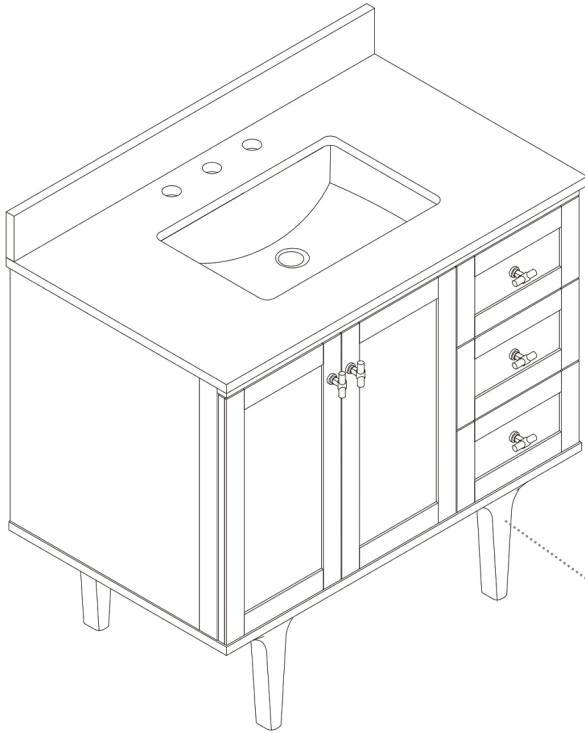

## Orasia

36"W x 22"D

Bathroom Vanity

36"W x 22"D x 34"H inches

## INSTALLATION SPECIFICATION

<b>Item#</b>	595036		
<b>Color</b>	Mango Brown		
<b>Vanity Material</b>	Solid poplar and mango wood, and long-lasting plywood		
<b>Countertop Material</b>	Quartz Stone - Calacatta Mist White		
<b>Hardware Finish</b>	Zinc Alloy - Matte Black	<b>Shape</b>	Rectangular
<b>Number of Door(s)</b>	2 soft-closing doors	<b>Number of Drawer(s)</b>	2 soft-closing drawers
<b>Top Thickness</b>	0.8 inch	<b>Installation Type</b>	Freestanding
<b>Assembly Required</b>	Partial Assembly Required	<b>Back/Side-splash Height</b>	4 inch
<b>Faucet Hole Spacing(in.)</b>	8 in.widespread	<b>Sink</b>	Single Undermount Sink
<b>Overall Dimension</b>	36"W x 22"D x 34"H	<b>Item Weight</b>	151 lbs
<b>Package Dimensions</b>	40"W x 26"D x 40"H	<b>Package Weight</b>	183 lbs
<b>Palletized Dimensions</b>	48"W x 33"D x 45"H	<b>Palletized Weight</b>	221 lbs
<b>Pallet Size</b>	48"W x 33"D x 5"H	<b>Shipped with Pallet</b>	Yes
<b>Freight Class</b>	175	<b>NMFC</b>	79300-4

## Orasia

36 po. L x 22 po. P

Meuble de salle de bain

36 po. L x 22 po. P x 34 po. H