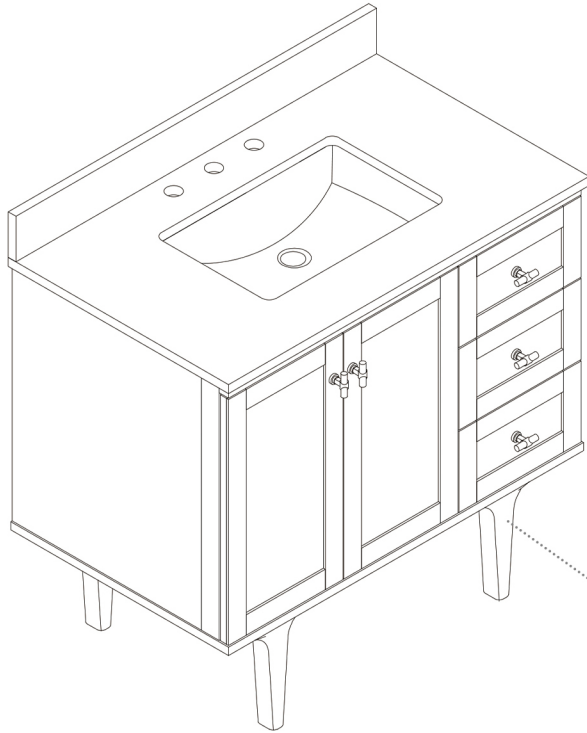

## Orasia

36"W x 22"D

Bathroom Vanity

36"W x 22"D x 34"H inches

## INSTALLATION SPECIFICATION

<b>Item#</b>	595036		
<b>Color</b>	Mango Brown		
<b>Vanity Material</b>	Solid poplar and mango wood, and long-lasting plywood		
<b>Countertop Material</b>	Quartz Stone - Calacatta Mist White		
<b>Hardware Finish</b>	Zinc Alloy - Matte Black	<b>Shape</b>	Rectangular
<b>Number of Door(s)</b>	2 soft-closing doors	<b>Number of Drawer(s)</b>	2 soft-closing drawers
<b>Top Thickness</b>	0.8 inch	<b>Installation Type</b>	Freestanding
<b>Assembly Required</b>	Partial Assembly Required	<b>Back/Side-splash Height</b>	4 inch
<b>Faucet Hole Spacing(in.)</b>	8 in.widespread	<b>Sink</b>	Single Undermount Sink
<b>Overall Dimension</b>	36"W x 22"D x 34"H	<b>Item Weight</b>	151 lbs
<b>Package Dimensions</b>	40"W x 26"D x 40"H	<b>Package Weight</b>	183 lbs
<b>Palletized Dimensions</b>	48"W x 33"D x 45"H	<b>Palletized Weight</b>	221 lbs
<b>Pallet Size</b>	48"W x 33"D x 5"H	<b>Shipped with Pallet</b>	Yes
<b>Freight Class</b>	175	<b>NMFC</b>	79300-4

Note : Does not include faucet, drain assembly, sidesplash or P-trap. Mirror(s) and faucet(s) are sold separately.

## Orasia

36 po. L x 22 po. P

Meuble de salle de bain

36 po. L x 22 po. P x 34 po. H