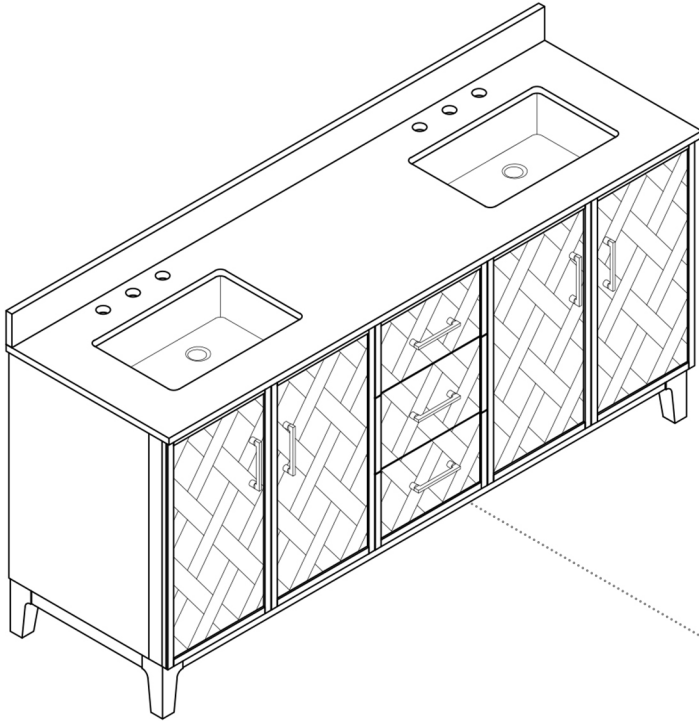

## Clara

72"W x 22"D

Bathroom Vanity

72"W×22"D×34"H inches

## INSTALLATION SPECIFICATION

Item#	587072		
Color	Weathered Brown		
Overall Dimension	72 in W x 22 in D x 34 in H		
Vanity Material	Solid birch, and long-lasting plywood		
Countertop Material	Quartz - Calacatta Truffle White		
Hardware Finish	Zinc Alloy - Matte Black	Shape	Rectangular
Number of Door(s)	4 soft-closing doors	Number of Drawer(s)	3 soft-closing drawers
Top Thickness	0.8 inch	Installation Type	Freestanding
Assembly Required	Partial Assembly Required	Backsplash Height	4 inch
Faucet Hole Spacing(in.)	8 inch widespread	Sink	Double Undermount Sink

All measurements are approximate. Measurements may vary +/-1/2".  
Note : Does not include faucet, sidesplash, drain assembly, or P-trap.