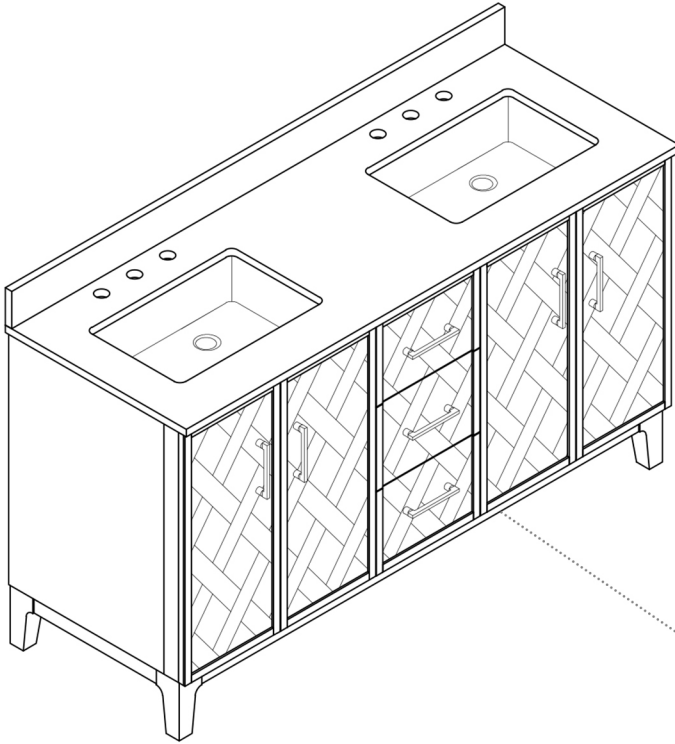

## Clara

60"W x 22"D

Bathroom Vanity

60"W x 22"D x 34"H inches

## INSTALLATION SPECIFICATION

Item#	587060		
Color	Weathered Brown		
Overall Dimension	60 in W x 22 in D x 34 in H		
Vanity Material	Solid birch, and long-lasting plywood		
Countertop Material	Quartz - Calacatta Truffle White		
Hardware Finish	Zinc Alloy - Matte Black	Shape	Rectangular
Number of Door(s)	4 soft-closing doors	Number of Drawer(s)	3 soft-closing drawers
Top Thickness	0.8 inch	Installation Type	Freestanding
Assembly Required	Partial Assembly Required	Backsplash Height	4 inch
Faucet Hole Spacing(in.)	8 inch widespread	Sink	Double Undermount Sink

All measurements are approximate. Measurements may vary +/-1/2".  
Note : Does not include faucet, sidesplash, drain assembly, or P-trap.