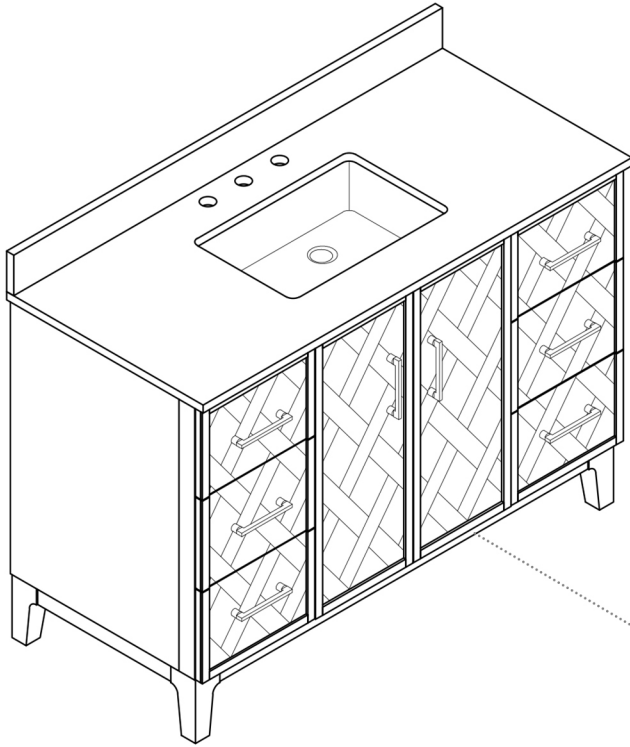

## Clara

48"W x 22"D

Bathroom Vanity

48"W×22"D×34"H inches

## INSTALLATION SPECIFICATION

Item#	587048		
Color	Weathered Brown		
Overall Dimension	48 in W x 22 in D x 34 in H		
Vanity Material	Solid birch, and long-lasting plywood		
Countertop Material	Quartz - Calacatta Truffle White		
Hardware Finish	Zinc Alloy - Matte Black	Shape	Rectangular
Number of Door(s)	2 soft-closing doors	Number of Drawer(s)	6 soft-closing drawers
Top Thickness	0.8 inch	Installation Type	Freestanding
Assembly Required	Partial Assembly Required	Backsplash Height	4 inch
Faucet Hole Spacing(in.)	8 inch widespread	Sink	Single Undermount Sink