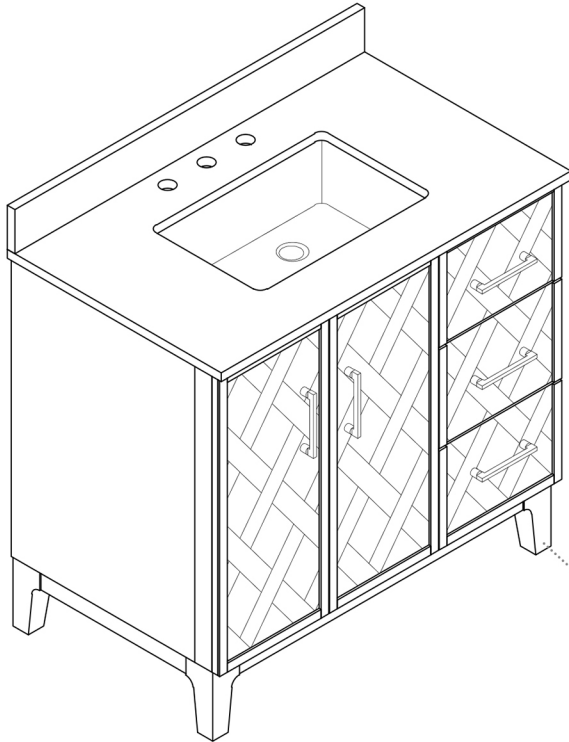

ALTAIR

FASHION BATHROOM LIFE

Altair Design, Inc.

Clara

36"W x 22"D

Bathroom Vanity

36"W×22"D×34"H inches

INSTALLATION SPECIFICATION

Item#	587036		
Color	Weathered Brown		
Overall Dimension	36 in W x 22 in D x 34 in H		
Vanity Material	Solid birch, and long-lasting plywood		
Countertop Material	Quartz - Calacatta Truffle White		
Hardware Finish	Zinc Alloy - Matte Black	Shape	Rectangular
Number of Door(s)	2 soft-closing doors	Number of Drawer(s)	3 soft-closing drawers
Top Thickness	0.8 inch	Installation Type	Freestanding
Assembly Required	Partial Assembly Required	Backsplash Height	4 inch
Faucet Hole Spacing(in.)	8 inch widespread	Sink	Single Undermount Sink

All measurements are approximate. Measurements may vary +/-1/2".
Note : Does not include faucet, sidesplash, drain assembly, or P-trap.