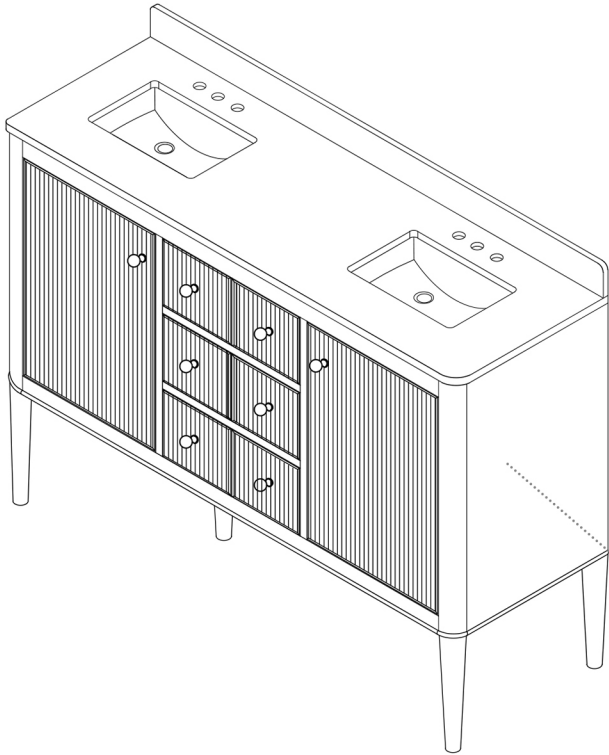

## Blaise

60"W x 22"D

Bathroom Vanity

60"W x 22"D x 34"H inches

## INSTALLATION SPECIFICATION

<b>Item#</b>	593060		
<b>Color</b>	Light Oak		
<b>Vanity Material</b>	Solid poplar wood, and long-lasting plywood		
<b>Countertop Material</b>	Engineered Stone - Grain White		
<b>Hardware Finish</b>	Zinc Alloy - Brushed Gold	<b>Shape</b>	Rectangular
<b>Number of Door(s)</b>	2 soft-closing doors	<b>Number of Drawer(s)</b>	3 soft-closing drawers
<b>Top Thickness</b>	0.8 inch	<b>Installation Type</b>	Freestanding/Floating
<b>Assembly Required</b>	Partial Assembly Required	<b>Back/Side-splash Height</b>	4 inch
<b>Faucet Hole Spacing(in.)</b>	8 in.widespread	<b>Sink</b>	Double Undermount Sinks
<b>Overall Dimension</b>	60"W x 22"D x 34"H	<b>Item Weight</b>	225 lbs
<b>Package Dimensions</b>	64"W x 26"D x 29"H	<b>Package Weight</b>	273 lbs
<b>Palletized Dimensions</b>	66"W x 36"D x 34"H	<b>Palletized Weight</b>	315 lbs
<b>Pallet Size</b>	66"W x 36"D x 5"H	<b>Shipped with Pallet</b>	Yes
<b>Freight Class</b>	125	<b>NMFC</b>	79300-5

## Blaise

60 po. L x 22 po. P

Meuble de salle de bain

60 po. L x 22 po. P x 34 po. H