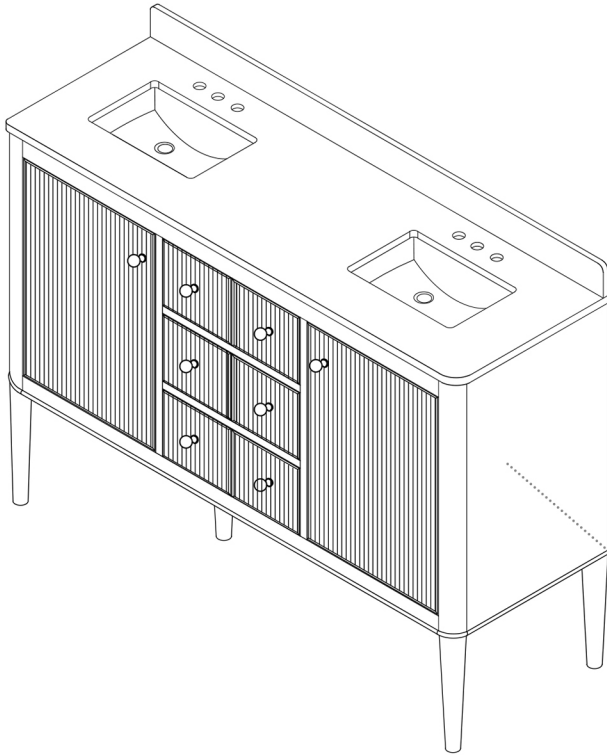

ALTAIR

Mode Salle De Bain Vie

Altair Design, Inc.

Blaise

60 po. L x 22 po. P

Meuble de salle de bain

60 po. L x 22 po. P x 34 po. H

SPÉCIFICATION D'INSTALLATION

Article#	593060		
Couleur	chêne léger		
Matériel de vanité:	Bois massif de peuplier et de bouleau, et contreplaqué durable		
Matériel de comptoir:	Pierre d'ingénierie - Grain White		
Finsh matériel	Alliage de zinc - Or brossé	Forme	Rectangulaire
Nombre de porte	2 portes à fermeture douce	Nombre de tiroirs	3 tiroirs à fermeture douce
Épaisseur supérieure	0.8 pouce	Type d'installation	Autoportant/flottant
Assemblage requis	Assemblage partiel requis	Hauteur d'éclaboussement arrière/latéral	4 pouces
Espacement du trou du robinet (en.)	8 pouces répandu	Évier	Éviers double sous-monté
Dimension globale	60" L x 22" D x 34" H	Poids de l'article	225 livres
Dimensions de l'emballage	64" L x 26" D x 29" H	Poids de l'emballage	273 livres
Dimensions pallétisées	66" L x 36" D x 34" H	Poids pallétisé	315 livres
Taille de palette	66" L x 36" D x 5" H	Expédié avec palette	Oui
Classe de fret	125	NMFC	79300-5

Remarque : Ne comprend pas le robinet, l'assemblage de drain, le flanc ou le piège P.
Le(s) miroir(s) et le(s) robinet(s) sont vendus séparément.