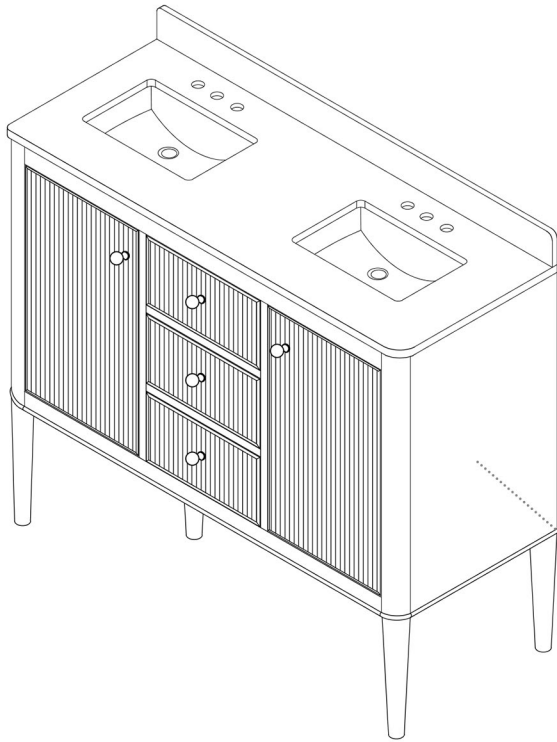

## Blaise

54"W x 22"D

Bathroom Vanity

54"W x 22"D x 34"H inches

## INSTALLATION SPECIFICATION

<b>Item#</b>	593054		
<b>Color</b>	Light Oak		
<b>Vanity Material</b>	Solid poplar wood, and long-lasting plywood		
<b>Countertop Material</b>	Engineered Stone - Grain White		
<b>Hardware Finish</b>	Zinc Alloy - Brushed Gold	<b>Shape</b>	Rectangular
<b>Number of Door(s)</b>	2 soft-closing doors	<b>Number of Drawer(s)</b>	3 soft-closing drawers
<b>Top Thickness</b>	0.8 inch	<b>Installation Type</b>	Freestanding/Floating
<b>Assembly Required</b>	Partial Assembly Required	<b>Back/Side-splash Height</b>	4 inch
<b>Faucet Hole Spacing(in.)</b>	8 in.widespread	<b>Sink</b>	Double Undermount Sinks
<b>Overall Dimension</b>	54"W x 22"D x 34"H	<b>Item Weight</b>	208 lbs
<b>Package Dimensions</b>	58"W x 26"D x 29"H	<b>Package Weight</b>	252 lbs
<b>Palletized Dimensions</b>	66"W x 36"D x 34"H	<b>Palletized Weight</b>	294 lbs
<b>Pallet Size</b>	66"W x 36"D x 5"H	<b>Shipped with Pallet</b>	Yes
<b>Freight Class</b>	125	<b>NMFC</b>	79300-5

Note : Does not include faucet, drain assembly, sidesplash or P-trap. Mirror(s) and faucet(s) are sold separately.

## Blaise

54 po. L x 22 po. P

Meuble de salle de bain

54 po. L x 22 po. P x 34 po. H