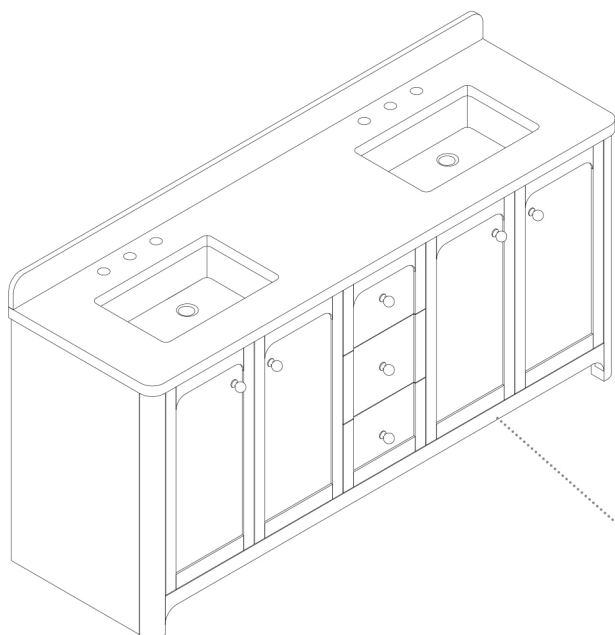

## Milner

72"W x 22"D

Bathroom Vanity

72"W x 22"D x 34"H inches

## INSTALLATION SPECIFICATION

<b>Item#</b>	591072		
<b>Color</b>	Brushed Oak		
<b>Vanity Material</b>	Solid poplar wood, and long-lasting plywood		
<b>Countertop Material</b>	Engineered Stone - Grain White		
<b>Hardware Finish</b>	Zinc Alloy - Brushed Gold	<b>Shape</b>	Rectangular
<b>Number of Door(s)</b>	4 soft-closing doors	<b>Number of Drawer(s)</b>	3 soft-closing drawers
<b>Top Thickness</b>	1.4 inch	<b>Installation Type</b>	Freestanding
<b>Assembly Required</b>	Partial Assembly Required	<b>Back/Side-splash Height</b>	4 inch
<b>Faucet Hole Spacing(in.)</b>	8 in.widespread	<b>Sink</b>	Double Undermount Sink
<b>Overall Dimension</b>	72"W x 22"D x 34"H	<b>Item Weight</b>	298 lbs
<b>Package Dimensions</b>	76"W x 26"D x 40"H	<b>Package Weight</b>	344lbs
<b>Palletized Dimensions</b>	80"W x 32"D x 45"H	<b>Palletized Weight</b>	386 lbs
<b>Pallet Size</b>	80"W x 32"D x 5"H	<b>Shipped with Pallet</b>	Yes
<b>Freight Class</b>	175	<b>NMFC</b>	79300-4

Note : Does not include faucet, drain assembly, sidesplash or P-trap. Mirror(s) and faucet(s) are sold separately.

## Milner

72 po. L x 22 po. P

Meuble de salle de bain

72 po. L x 22 po. P x 34 po. H