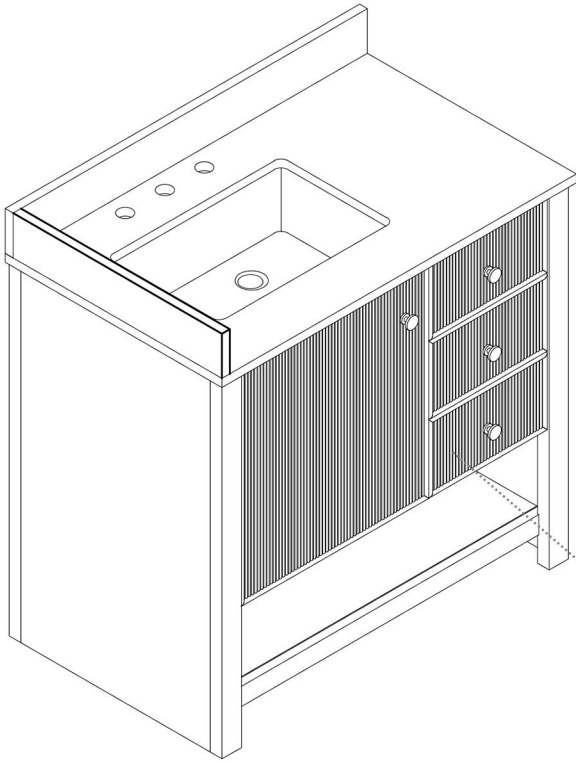

## Cecil

36"W x 22"D

Bathroom Vanity

36"W x 22"D x 34"H inches

## INSTALLATION SPECIFICATION

<b>Item#</b>	590036		
<b>Color</b>	White Oak		
<b>Vanity Material</b>	Solid poplar wood, and long-lasting plywood		
<b>Countertop Material</b>	Engineered Stone - Grain White		
<b>Hardware Finish</b>	Zinc Alloy - Brushed Gold	<b>Shape</b>	Rectangular
<b>Number of Door(s)</b>	1 soft-closing door	<b>Number of Drawer(s)</b>	3 soft-closing drawers
<b>Top Thickness</b>	0.8 inch	<b>Installation Type</b>	Freestanding
<b>Assembly Required</b>	Partial Assembly Required	<b>Back/Side-splash Height</b>	4 inch
<b>Faucet Hole Spacing(in.)</b>	8 in.widespread	<b>Sink</b>	Single Undermount Sink
<b>Overall Dimension</b>	36"W x 22"D x 34"H	<b>Item Weight</b>	150 lbs
<b>Package Dimensions</b>	40"W x 26"D x 40"H	<b>Package Weight</b>	205 lbs
<b>Palletized Dimensions</b>	48"W x 36"D x 45"H	<b>Palletized Weight</b>	243 lbs
<b>Pallet Size</b>	48"W x 36"D x 5"H	<b>Shipped with Pallet</b>	Yes
<b>Freight Class</b>	175	<b>NMFC</b>	79300-4

## Cecil

36 po. L x 22 po. P

Meuble de salle de bain

36 po. L x 22 po. P x 34 po. H