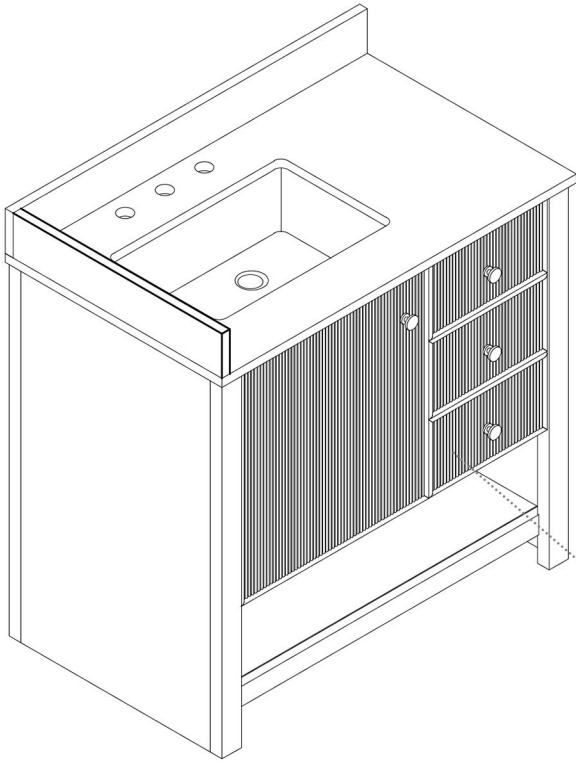

## Cecil

36"W x 22"D

Bathroom Vanity

36"W x 22"D x 34"H inches

## INSTALLATION SPECIFICATION

<b>Item#</b>	590036		
<b>Color</b>	White Oak		
<b>Vanity Material</b>	Solid poplar wood, and long-lasting plywood		
<b>Countertop Material</b>	Engineered Stone - Grain White		
<b>Hardware Finish</b>	Zinc Alloy - Brushed Gold	<b>Shape</b>	Rectangular
<b>Number of Door(s)</b>	1 soft-closing door	<b>Number of Drawer(s)</b>	3 soft-closing drawers
<b>Top Thickness</b>	0.8 inch	<b>Installation Type</b>	Freestanding
<b>Assembly Required</b>	Partial Assembly Required	<b>Back/Side-splash Height</b>	4 inch
<b>Faucet Hole Spacing(in.)</b>	8 in.widespread	<b>Sink</b>	Single Undermount Sink
<b>Overall Dimension</b>	36"W x 22"D x 34"H	<b>Item Weight</b>	150 lbs
<b>Package Dimensions</b>	40"W x 26"D x 40"H	<b>Package Weight</b>	205 lbs
<b>Palletized Dimensions</b>	48"W x 36"D x 45"H	<b>Palletized Weight</b>	243 lbs
<b>Pallet Size</b>	48"W x 36"D x 5"H	<b>Shipped with Pallet</b>	Yes
<b>Freight Class</b>	175	<b>NMFC</b>	79300-4

Note : Does not include faucet, drain assembly, or P-trap. Mirror(s) and faucet(s) are sold separately.

## Cecil

36 po. L x 22 po. P

Meuble de salle de bain

36 po. L x 22 po. P x 34 po. H