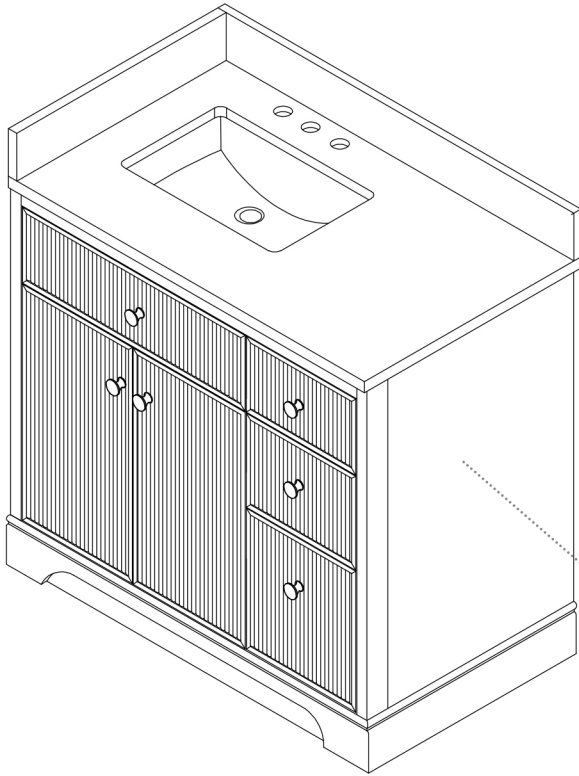

# Barnett

36"W x 22"D

Bathroom Vanity

36"W x 22"D x 34"H inches

## INSTALLATION SPECIFICATION

<b>Item#</b>	589036		
<b>Color</b>	Natural Oak		
<b>Vanity Material</b>	Solid poplar wood, and long-lasting plywood		
<b>Countertop Material</b>	Engineered Stone - Grain White		
<b>Hardware Finish</b>	Zinc Alloy - Brushed Gold	<b>Shape</b>	Rectangular
<b>Number of Door(s)</b>	2 soft-closing doors	<b>Number of Drawer(s)</b>	4 soft-closing drawers
<b>Top Thickness</b>	0.8 inch	<b>Installation Type</b>	Freestanding
<b>Assembly Required</b>	Partial Assembly Required	<b>Backsplash Height</b>	4 inch
<b>Faucet Hole Spacing(in.)</b>	8 in.widespread	<b>Sink</b>	Single Undermount Sink
<b>Overall Dimension</b>	36"W x 22"D x 34"H	<b>Item Weight</b>	167 lbs
<b>Package Dimensions</b>	40"W x 26"D x 40"H	<b>Package Weight</b>	200 lbs
<b>Palletized Dimensions</b>	48"W x 36"D x 45"H	<b>Palletized Weight</b>	238 lbs
<b>Pallet Size</b>	48"W x 36"D x 5"H	<b>Shipped with Pallet</b>	Yes
<b>Freight Class</b>	175	<b>NMFC</b>	79300-4

# Barnett

36 po. L x 22 po. P

Meuble de salle de bain

36 po. L x 22 po. P x 34 po. H