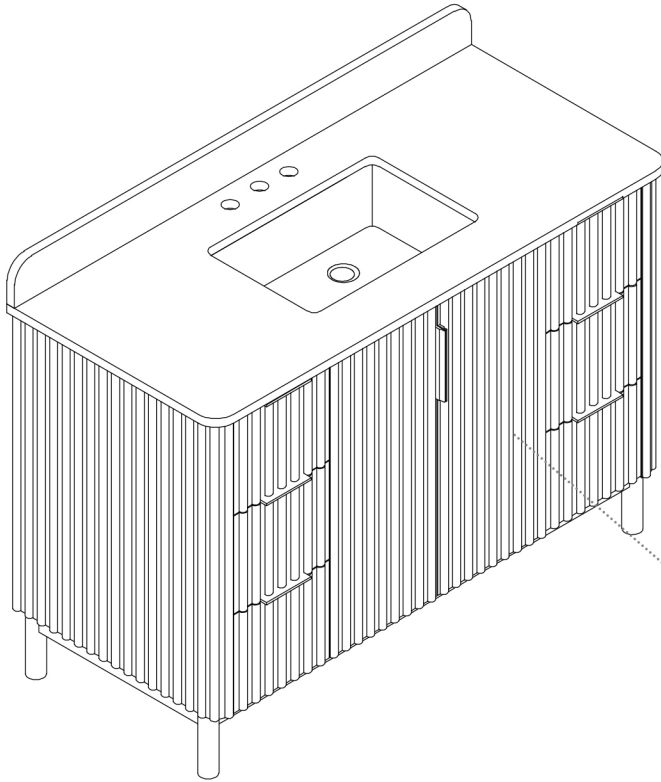

ALTAIR

FASHION BATHROOM LIFE

Altair Design, Inc.

Sierra

48"W x 22"D

Bathroom Vanity

48"W x 22"D x 34"H inches

INSTALLATION SPECIFICATION

Item#	575048		
Color	Washing Light Brown		
Overall Dimension	48 in W x 22 in D x 34 in H		
Vanity Material	Solid spruce wood, and long-lasting plywood		
Countertop Material	Engineered Stone - Grain White		
Hardware Finish	Zinc Alloy - Brushed Gold	Shape	Rectangular
Number of Door(s)	2 soft-closing doors	Number of Drawer(s)	6 soft-closing drawers
Top Thickness	0.8 inch	Installation Type	Freestanding
Assembly Required	Yes	Backsplash Height	4 inches
Faucet Hole Spacing(in.)	8 in.widespread	Sink	Single Undermount Sink

Note : Does not include faucet, back panel, drain assembly, sidesplash, or P-trap. Mirror(s) is only included with the purchase of the set.