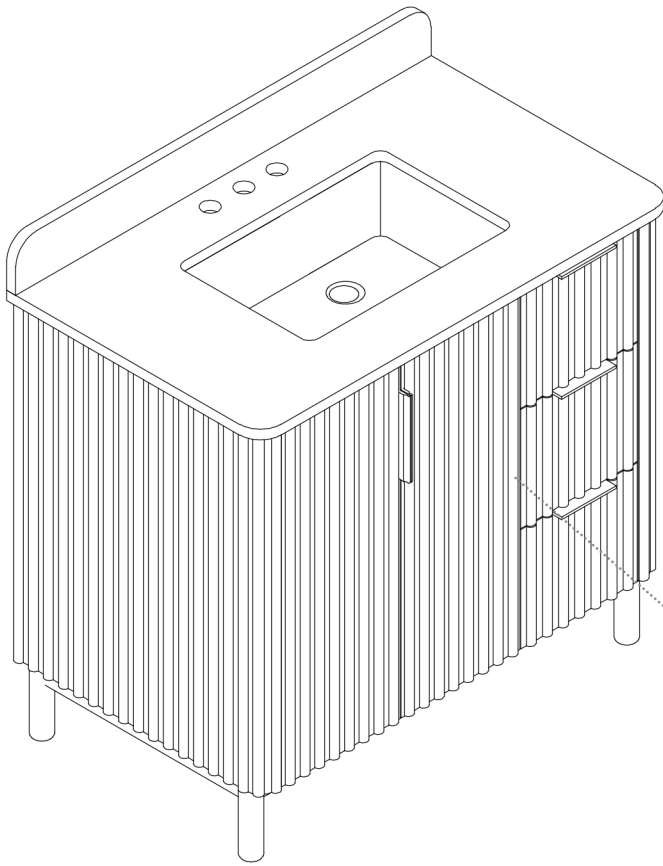

ALTAIR

FASHION BATHROOM LIFE

Altair Design, Inc.

Sierra

36"W x 22"D

Bathroom Vanity

36"W×22"D×34"H inches

INSTALLATION SPECIFICATION

Item#	575036		
Color	Washing Light Brown		
Overall Dimension	36 in W x 22 in D x 34 in H		
Vanity Material	Solid spruce wood, and long-lasting plywood		
Countertop Material	Engineered Stone - Grain White		
Hardware Finish	Zinc Alloy - Brushed Gold	Shape	Rectangular
Number of Door(s)	2 soft-closing doors	Number of Drawer(s)	3 soft-closing drawers
Top Thickness	0.8 inch	Installation Type	Freestanding
Assembly Required	Yes	Backsplash Height	4 inches
Faucet Hole Spacing(in.)	8 in.widespread	Sink	Single Undermount Sink

Note : Does not include faucet, back panel, drain assembly, sidesplash, or P-trap. Mirror(s) is only included with the purchase of the set.