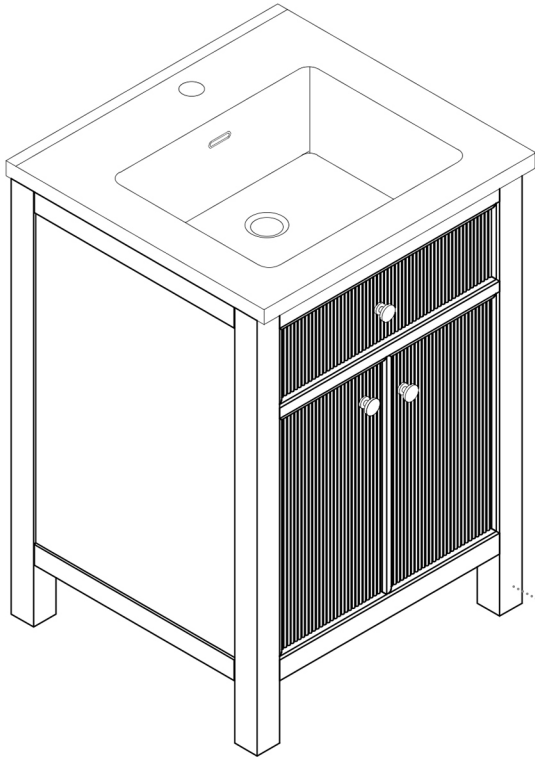

ALTAIR

FASHION BATHROOM LIFE

Altair Design, Inc.

Cerrito

24"W x 19.7"D

Bathroom Vanity

24"W×19.7"D×34"H inches

INSTALLATION SPECIFICATION

| | | | |
|--------------------------|---|---------------------|------------------------|
| Item# | 567024 | | |
| Color | Brown Brushed Oak/Natural Oak | | |
| Overall Dimension | 24 in W x 19.7 in D x 34 in H | | |
| Vanity Material | Solid spruce wood, and long-lasting plywood | | |
| Countertop Material | Ceramic - White | | |
| Hardware Finish | Zinc Alloy - Brushed Gold | Shape | Rectangular |
| Number of Door(s) | 2 soft-closing doors | Number of Drawer(s) | 1 flip-down drawer |
| Top Thickness | 2 inch | Installation Type | Freestanding |
| Assembly Required | Yes | Backsplash Height | N/A |
| Faucet Hole Spacing(in.) | Single Hole | Sink | Single Integrated Sink |

All measurements are approximate. Measurements may vary +/-1/2".

Note : Does not include faucet, backsplash, sidesplash, drain assembly, or P-trap.